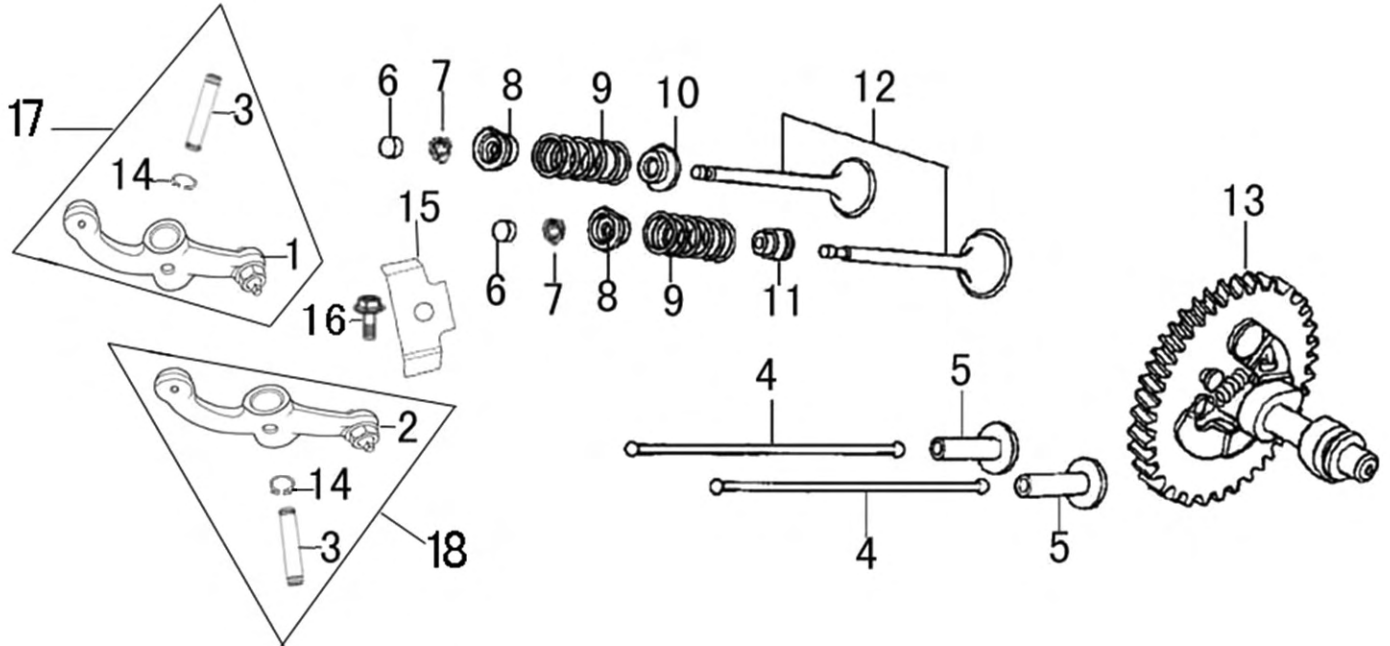

Cylinder Head

ITEM	PART NO.	QTY.	DESCRIPTION
1	0J35240147	6	BOLT, FLANGE
2	0J39340112	1	COVER, VALVE
3	0J39340113	1	GASKET, VALVE COVER
4	0J39340114	1	TUBE, BREATHER
5	0G84420211	4	BOLT, HEAD FLNG., 10x80
6	0G84420210	2	BOLT, STUD, EXHAUST
7	0J00620106	1	SPARK PLUG
8	0J39340115	1	HEAD, CYLINDER
9	0J00620107	1	GASKET, CYLINDER HEAD
10	0G84420212	2	PIN, DOWEL
11	0K0090	2	BOLT, STUD, INTAKE

420cc ENGINE

Crankcase

ITEM	PART NO.	QTY.	DESCRIPTION
1	0G84420217	2	BOLT, FLANGE
2	0G84420105	1	SWITCH ASSY., OIL LEVEL
3	0G84420118	1	BEARING, RADIAL BALL 6202
4	0G84420218	1	WASHER, FLAT 8*16*1.2
5	0G84420219	1	PIN, LOCK, 10MM
6	0G84420220	1	SHAFT, GOVERNOR ARM
7	0G84420108	1	SEAL, OIL
8	0G84420110	2	BOLT, DRAIN PLUG
9	0G84420109	2	WASHER, DRAIN PLUG, 12MM
10	0H98380100	1	CRANKCASE, (ELECT. START)
11	0J35250337	1	CLEAT, CABLE
12	0G84420194	1	BOLT, FLANGE, 6x12
13	0G84420112	1	ALERT UNIT,OIL
14	0G84420194	1	BOLT, FLANGE, 6x12
15	0G84420116	1	SEAL, OIL

420cc ENGINE

Crankshaft and Piston

ITEM	PART NO.	QTY.	DESCRIPTION
1	0J28790111	1	RING SET,PISTON
2	0G84420237	2	CIRCLIP, PISTON PIN
3	0K22930111	1	PISTON
4	0G84420238	1	PIN, PISTON
5	0J00620113	1	CONNECTING ROD ASSY
6	0G84420236	2	BOLT, CONNECTING ROD
7	0J00620108	1	CRANKSHAFT ASSY
8	0G84420119	1	KEY, SPECIAL WOODRUFF
9	0J00620111	1	WEIGHT, BALANCER

Rocker and Camshaft

ITEM	PART NO.	QTY.	DESCRIPTION
1	0J39430124	1	ROCKER ARM EXH.
2	0J39430125	1	ROCKER ARM INT.
3	0J93060101	2	VALVE ROCKER SHAFT
4	0J39430127	2	PUSH ROD
5	0G84420174	2	LIFTER, VALVE
6	0G84420122	2	ROTATOR, VALVE
7	0G84420239	4	LOCKER, VALVE
8	0G84420123	2	RETAINER, VALVE SPRING
9	0G84420124	2	SPRING, VALVE
10	0G84420125	1	SEAT, VALVE SPRING
11	0G84420128	1	SEAL, VALVE STEM
12	0J39430126	1	VALVE ASSY.
13	0G8442F114	1	CAMSHAFT ASSY
14	0J93060102	2	LOCKER
15	0K22930113	1	RETAINER, ROCKER ARM SHAFT
16	0G84420194	1	BOLT, FLANGE
17	0K6775	1	ROCKER ARM ASSY. EXHAUST
18	0K6777	1	ROCKER ARM ASSY. INTAKE